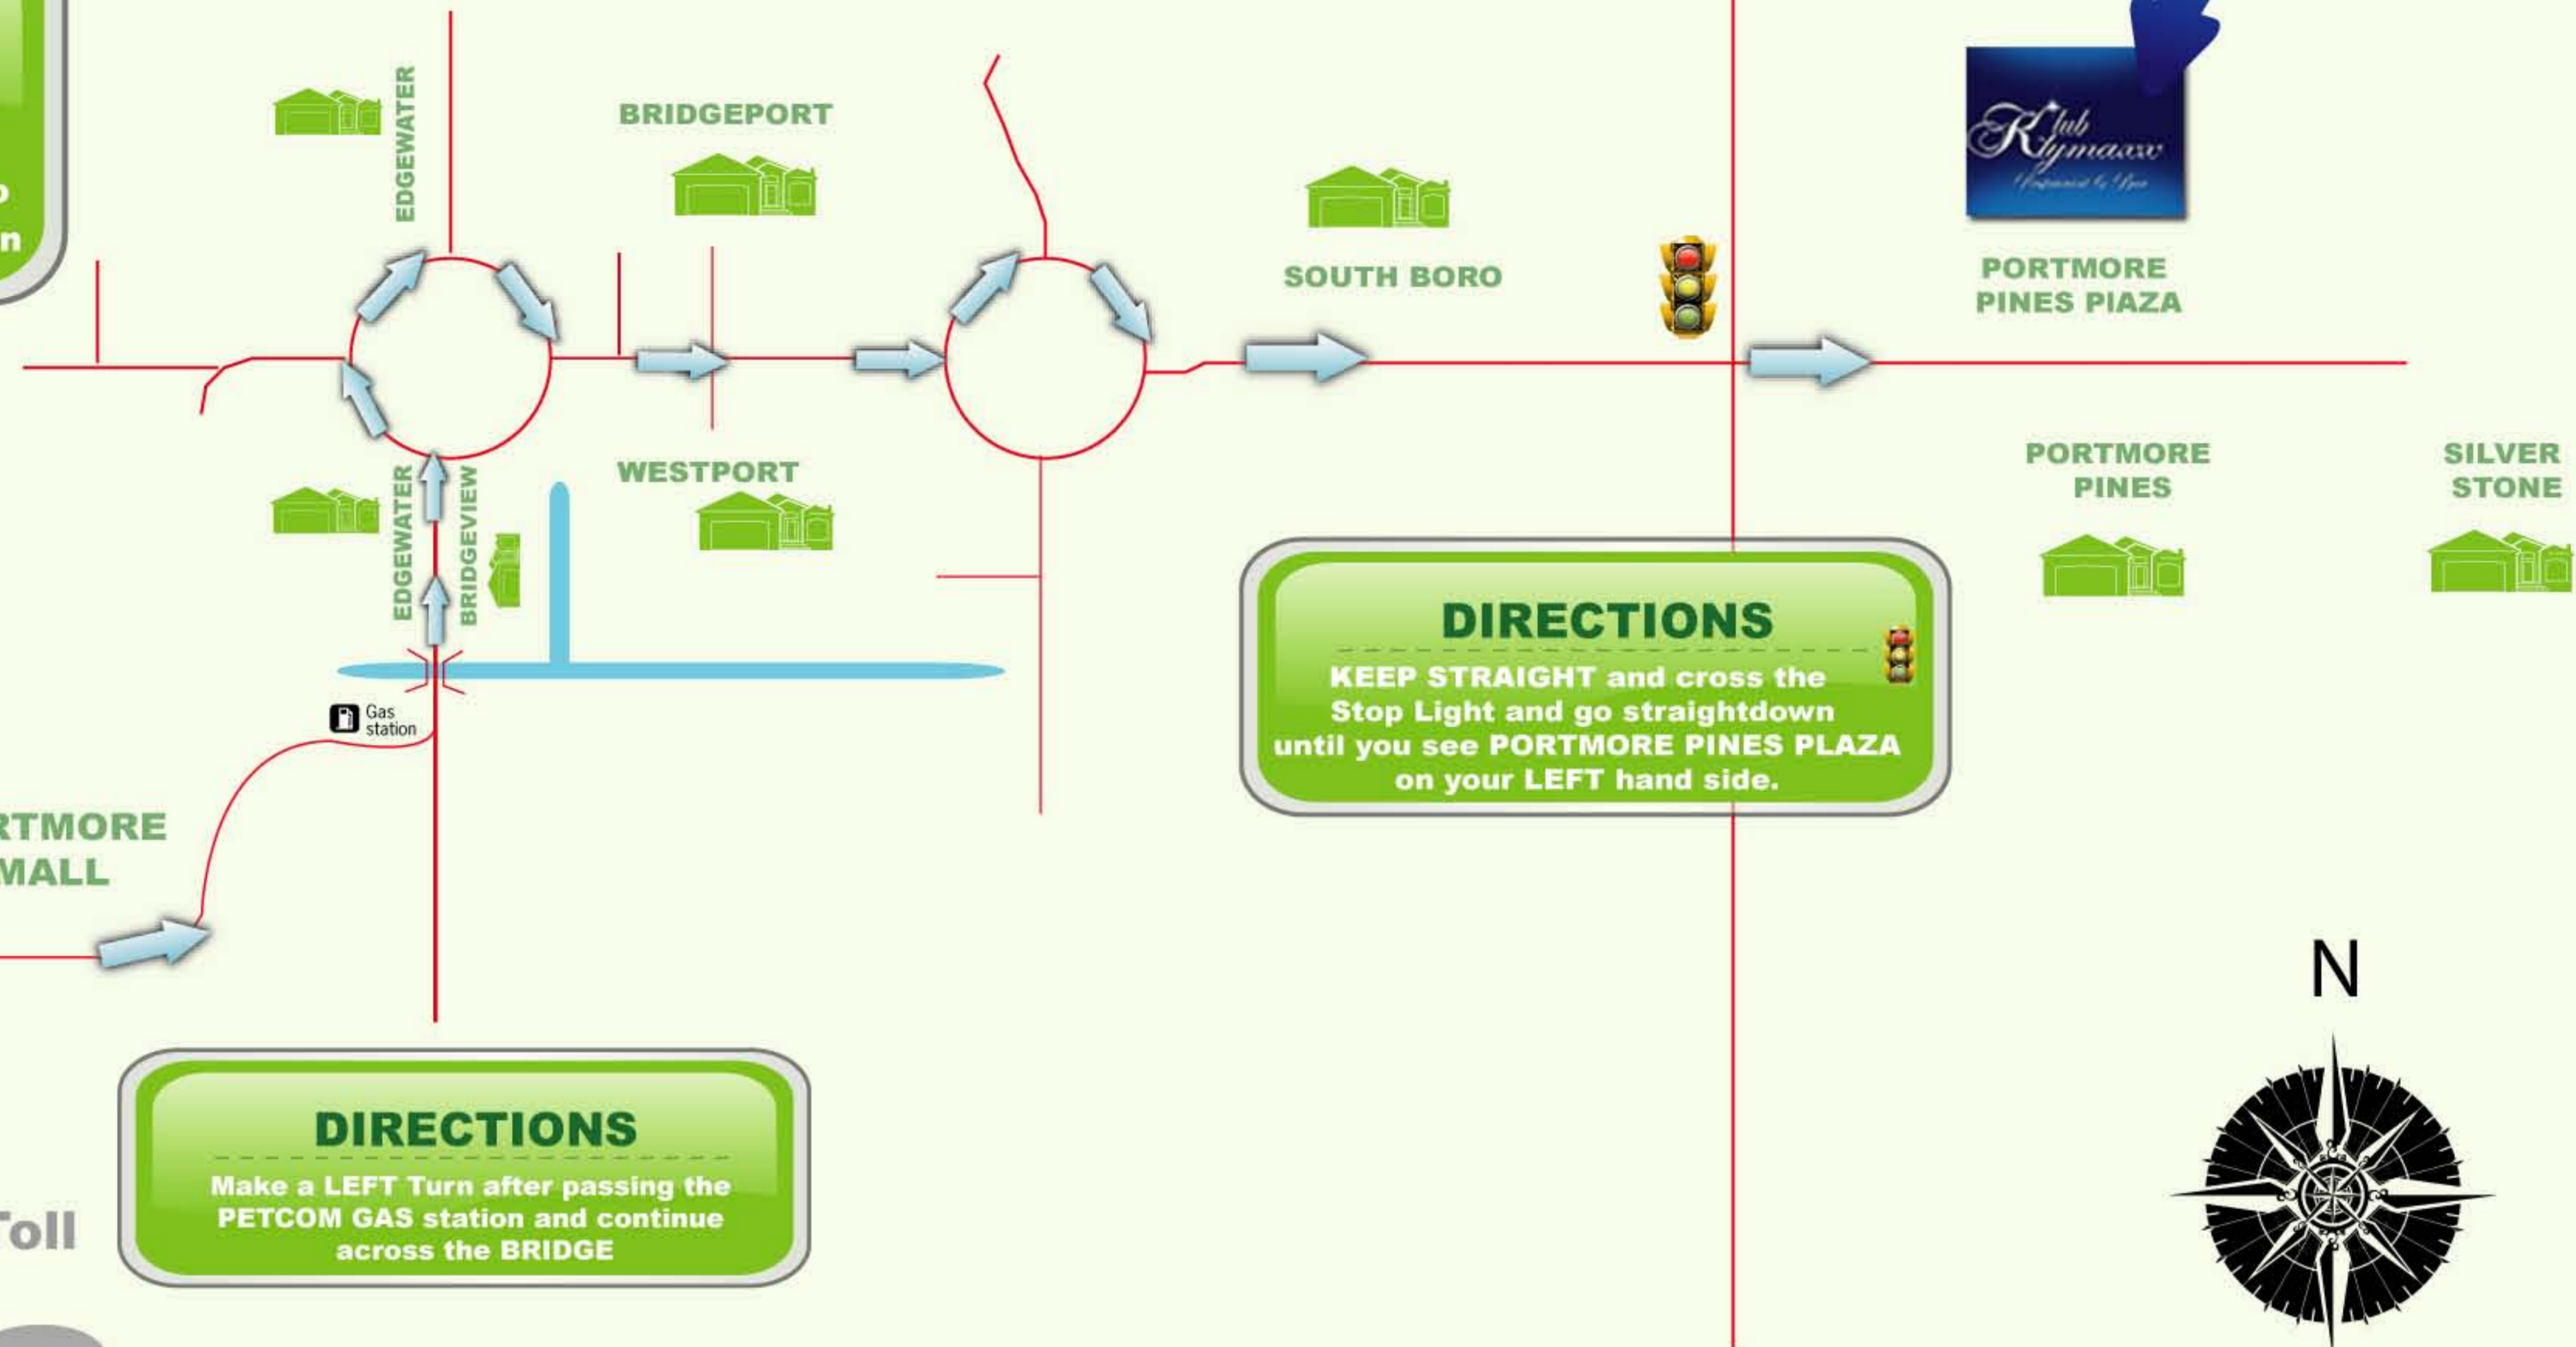

DIRECTIONS

Go Around the Round-A-Bout **KEEPING RIGHT**. Go straight until you see a second **ROUND-A-BOUT**, which you will go around and continue in the same Direction

MAP TO

PORTMORE CRACK UP

**At PORTMORE PINES
PLAZA from the
PORTMORE TOLL**

DIRECTIONS

Make a LEFT Turn at the Stop Light and go straightdown until you see PORTMORE PINES PLAZA

N

PORTMORE COUNTRY CLUB

SILVER STONE

PORTMORE PINES

PORTMORE PINES PLAZA

SOUTH BORO

DIRECTIONS

Go Around the Round-A-Bout onto the and continue Straight ahead

95

95

MANDELA HIGHWAY

Kingston End

DIRECTIONS

Make a LEFT Turn at Madela Highway and Potmore City STOP LIGHT

MAP TO PORTMORE CRACK UP

At PORTMORE PINES PLAZA from the MANDELA HIGHWAY